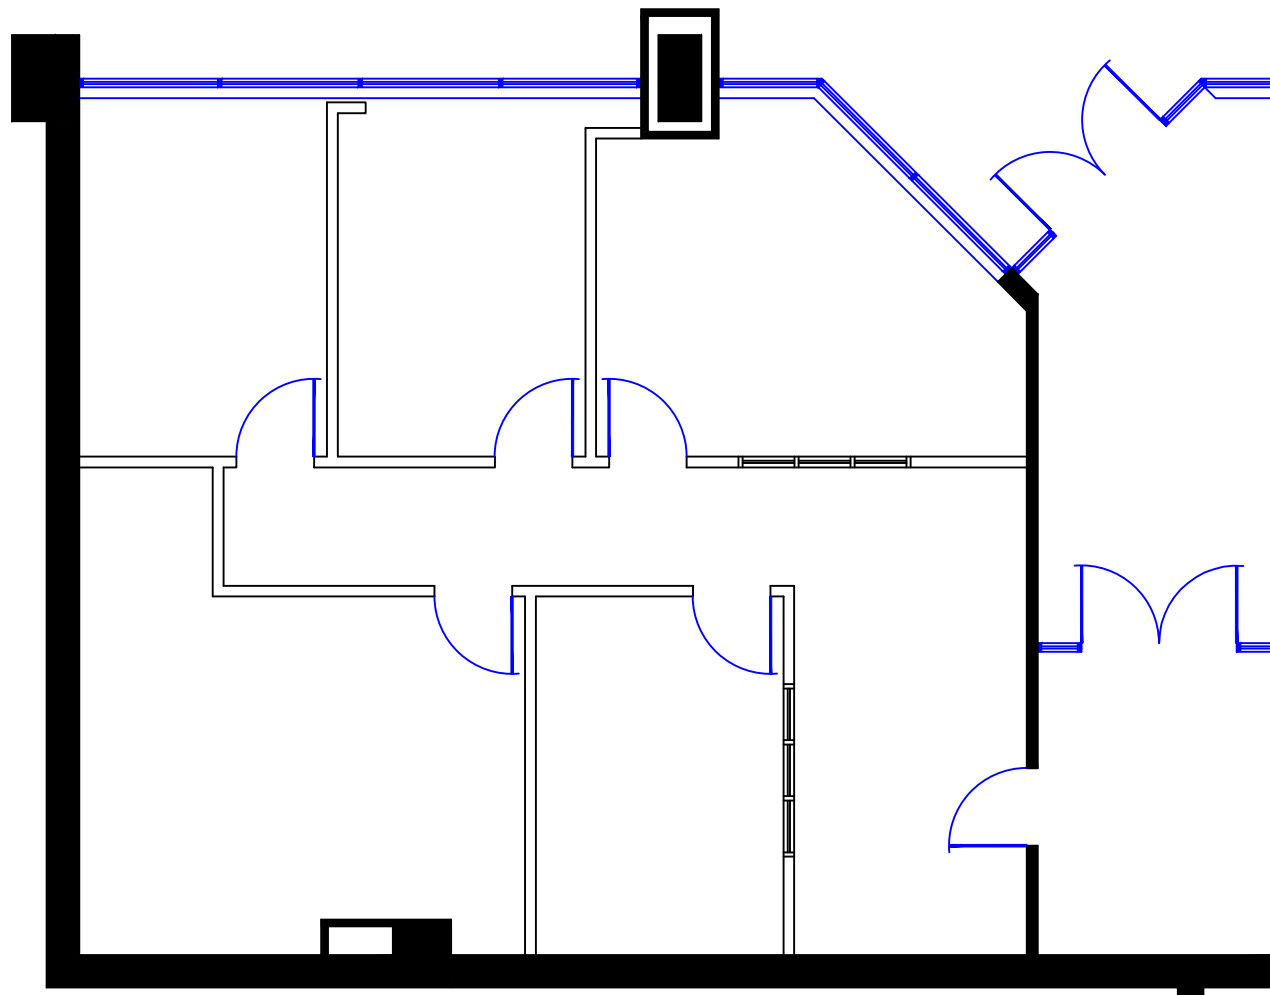

SUITE 50
1,209 SF USABLE
1,348 SF RENTABLE

LOCATION ON
LOWER LEVEL FLOOR

14 CORPORATE WOODS
8717 West 110th Street
Overland Park, Kansas 66210

BLOCK REAL ESTATE SERVICES, LLC
913.451.4466
www.corporatewoods.com