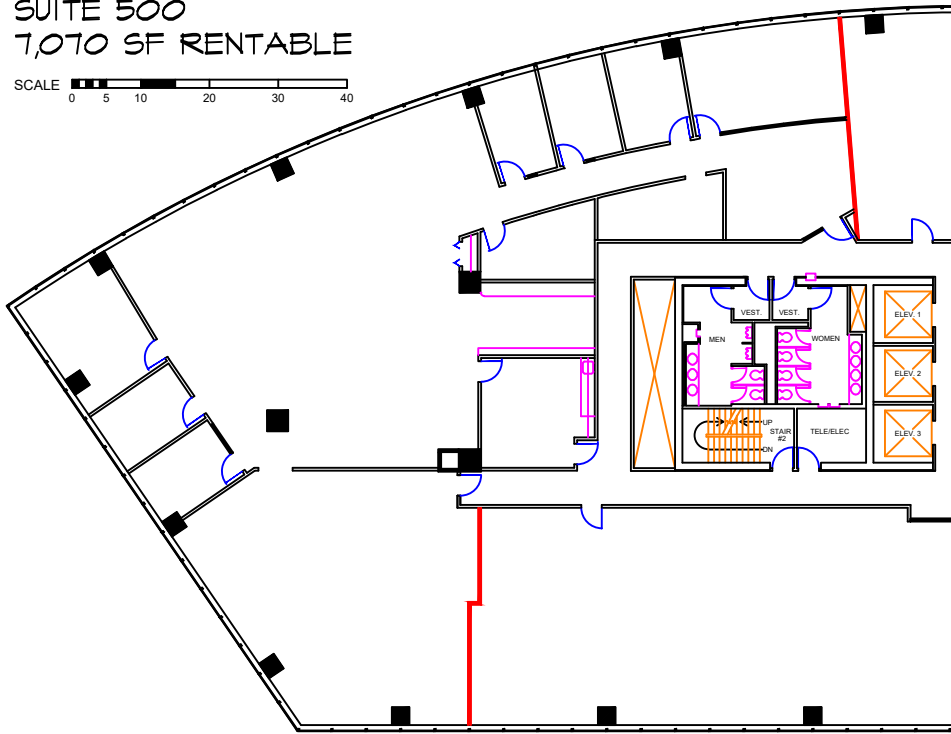

SUITE 500
7,070 SF RENTABLE

LOCATION ON FLOOR

FIFTH FLOOR

40 CORPORATE WOODS
9401 Indian Creek Parkway
Overland Park, Kansas 66210

BLOCK REAL ESTATE SERVICES, LLC

Brent Roberts
(816) 932-5520
broberts@blockllc.com