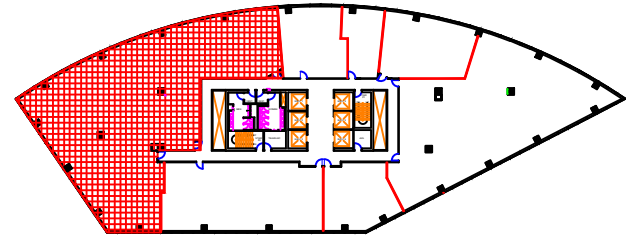

SUITE 500
7,070 SF RENTABLE

LOCATION ON FLOOR

FIFTH FLOOR

40 CORPORATE WOODS
9401 Indian Creek Parkway
Overland Park, Kansas 66210

BLOCK REAL ESTATE SERVICES, LLC

Brent Roberts
(816) 932-5520
broberts@blockllc.com