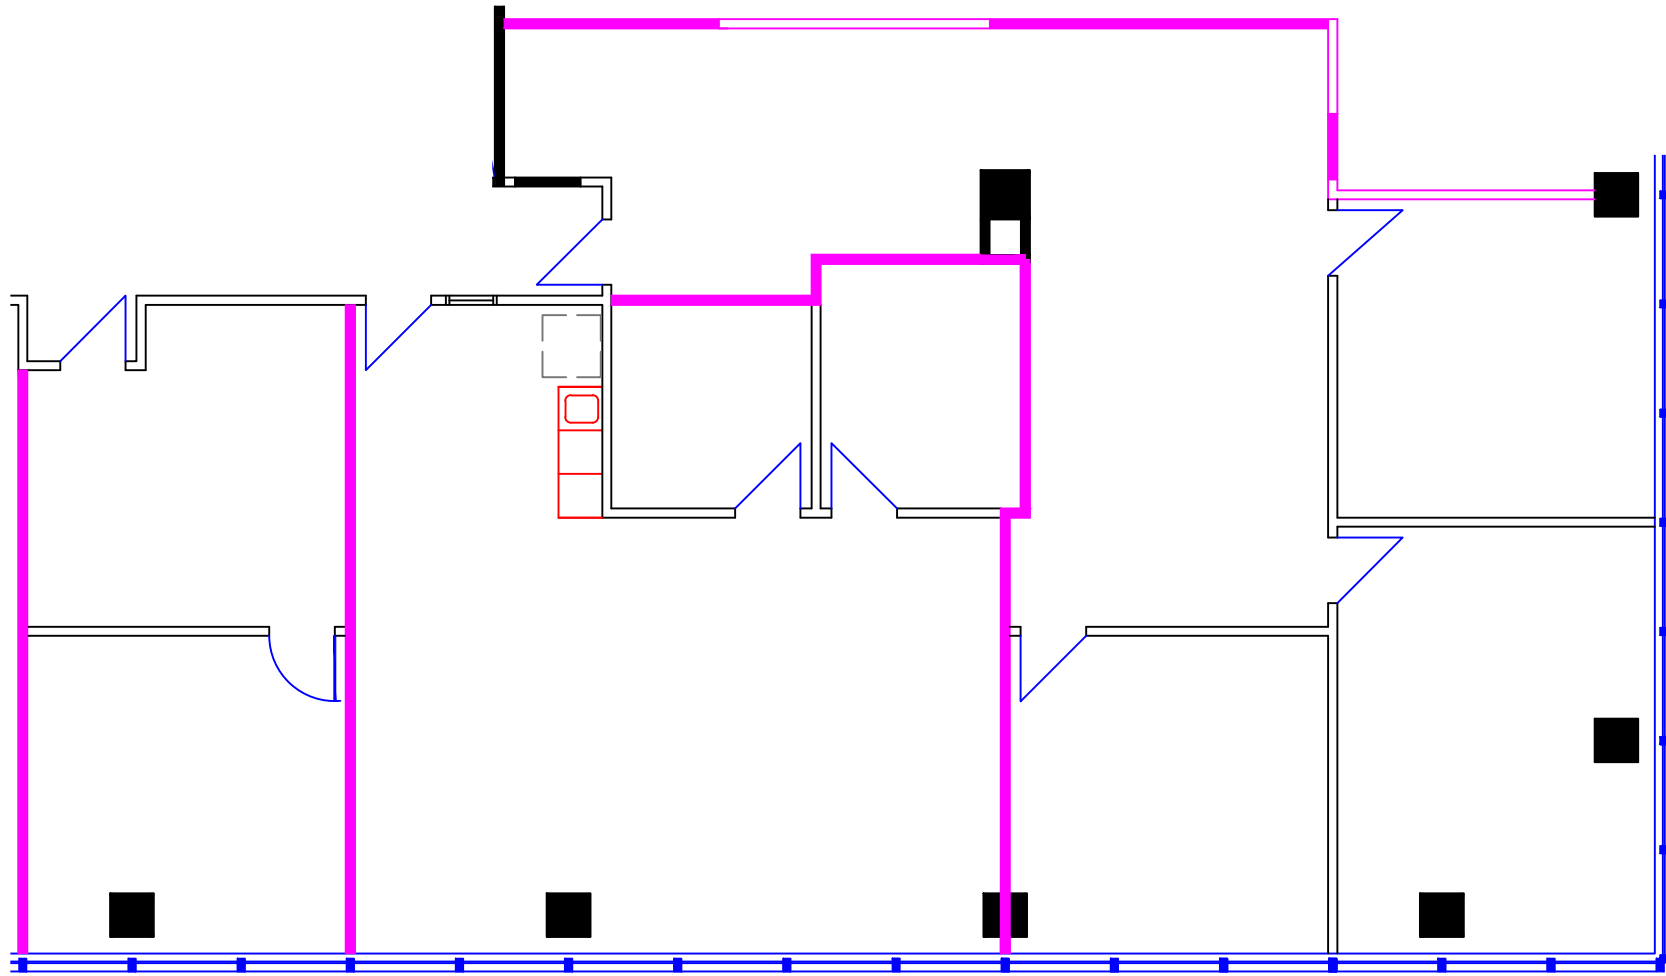

SUITE 330,340,345
2,830 SF USABLE
3,156 SF RENTABLE

LOCATION ON 3RD FLOOR

51 CORPORATE WOODS
9393 West 110th Street
Overland Park, Kansas 66210

BLOCK REAL ESTATE SERVICES, LLC
913.451.4466
www.corporatewoods.com