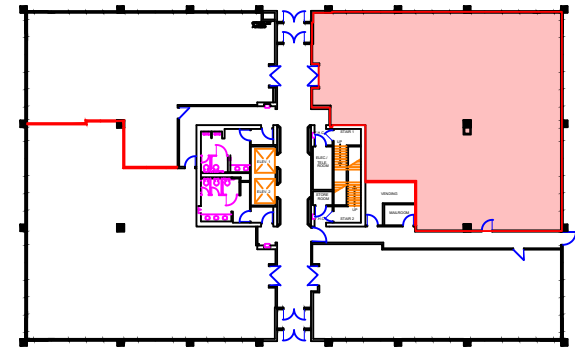

SCALE 0 5 10 20 30 40

SUITE 110  
4,286 SF RENTABLE

LOCATION ON FLOOR

FIRST FLOOR

55 CORPORATE WOODS  
9300 West 110th Street  
Overland Park, Kansas 66210

BLOCK REAL ESTATE SERVICES, LLC  
913.451.4466  
www.corporatewoods.com