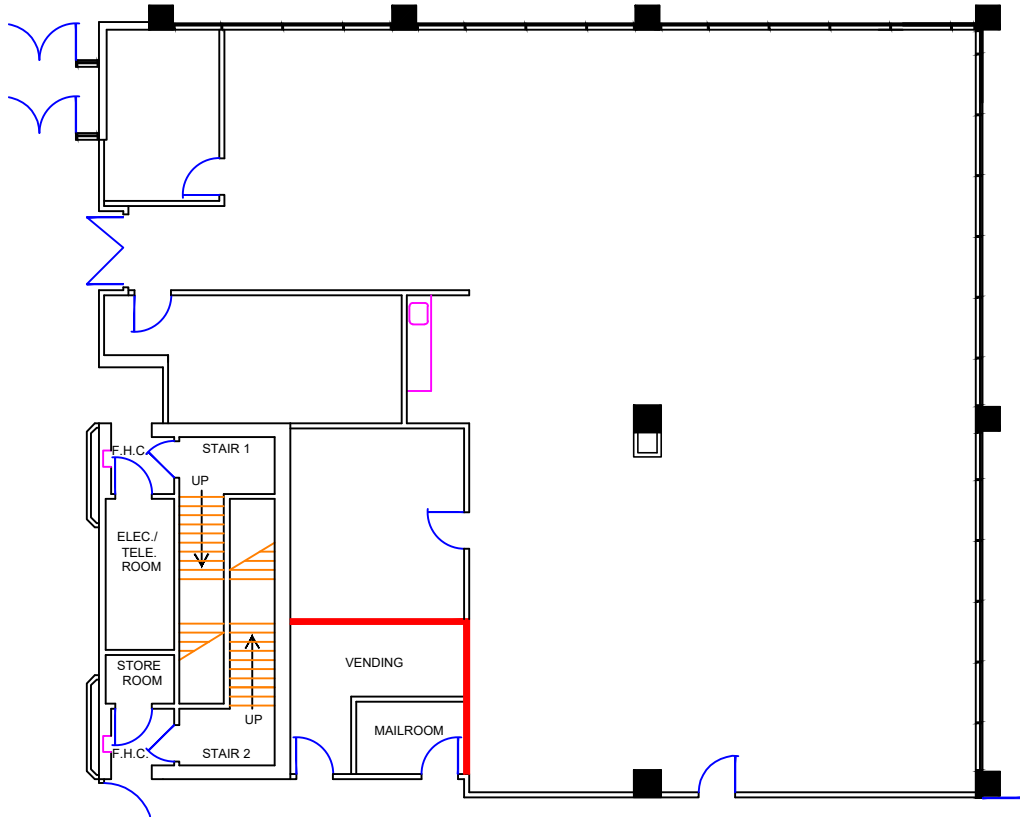

SCALE 0 5 10 20 30 40

SUITE 110  
4,286 SF RENTABLE

LOCATION ON FLOOR

FIRST FLOOR

55 CORPORATE WOODS  
9300 West 110th Street  
Overland Park, Kansas 66210

BLOCK REAL ESTATE SERVICES, LLC  
913.451.4466  
www.corporatewoods.com