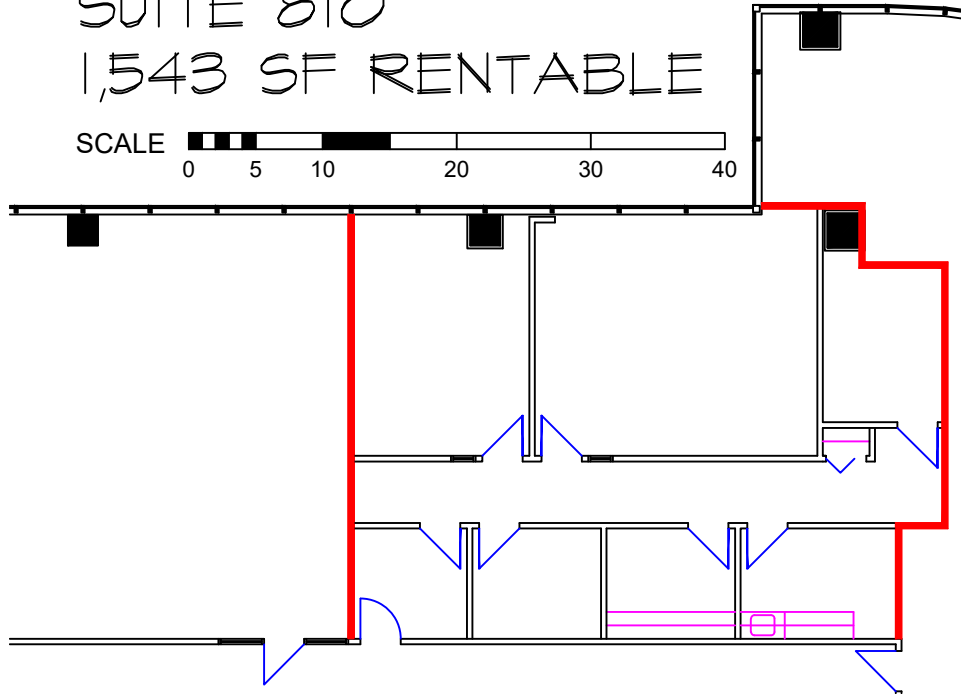

SUITE 810  
1,543 SF RENTABLE

SCALE 0 5 10 20 30 40

LOCATION ON FLOOR

EIGHTH FLOOR

32 CORPORATE WOODS  
9225 Indian Creek Parkway  
Overland Park, Kansas 66210

BLOCK REAL ESTATE SERVICES, LLC  
913.451.4466  
www.corporatetwoods.com