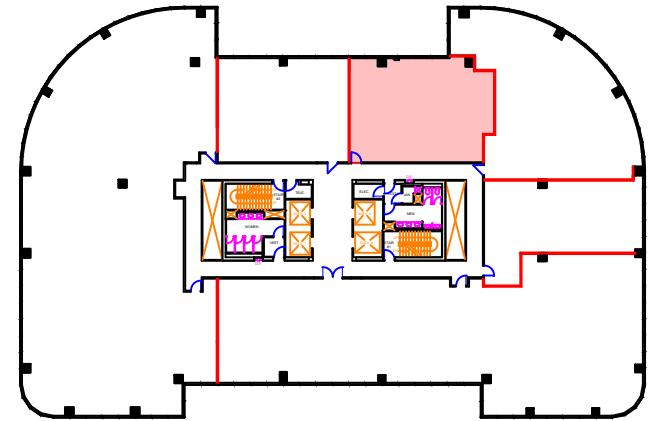

SUITE 810  
1,543 SF RENTABLE

SCALE 0 5 10 20 30 40

LOCATION ON FLOOR

EIGHTH FLOOR

32 CORPORATE WOODS  
9225 Indian Creek Parkway  
Overland Park, Kansas 66210

BLOCK REAL ESTATE SERVICES, LLC  
913.451.4466  
www.corporatetwoods.com