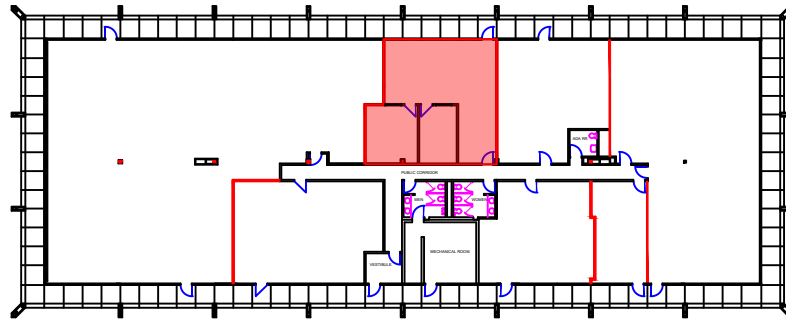

LOCATION IN BUILDING

SUITE 2130
1,200 SF RENTABLE

SCALE 0 5 10 20 30

21 CORPORATE WOODS
10870 Benson Drive
Overland Park, Kansas 66210

BLOCK REAL ESTATE SERVICES, LLC
913.451.4466
www.corporatewoods.com