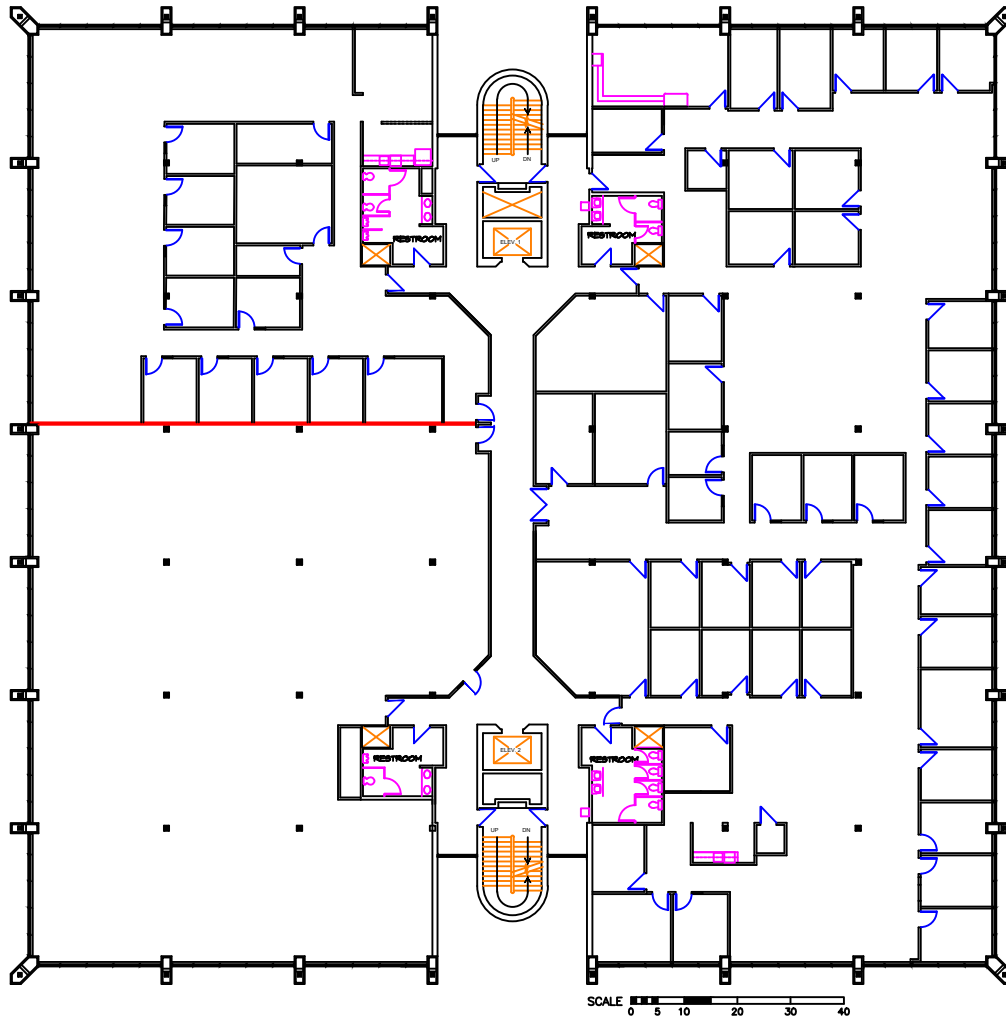

SUITE 320  
6,238 SF RENTABLE

SUITE 360  
15,183 SF RENTABLE

LOCATION ON FLOOR

THIRD FLOOR

24 CORPORATE WOODS  
10895 Grandview  
Overland Park, Kansas 66210

BLOCK REAL ESTATE SERVICES, LLC  
913.451.4466  
www.corporatewoods.com