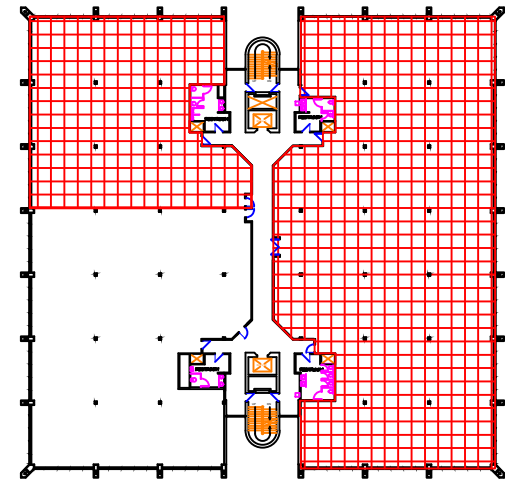

SUITE 320  
6,238 SF RENTABLE

SUITE 360  
15,183 SF RENTABLE

LOCATION ON FLOOR

THIRD FLOOR

24 CORPORATE WOODS  
10895 Grandview  
Overland Park, Kansas 66210

BLOCK REAL ESTATE SERVICES, LLC  
913.451.4466  
www.corporatewoods.com