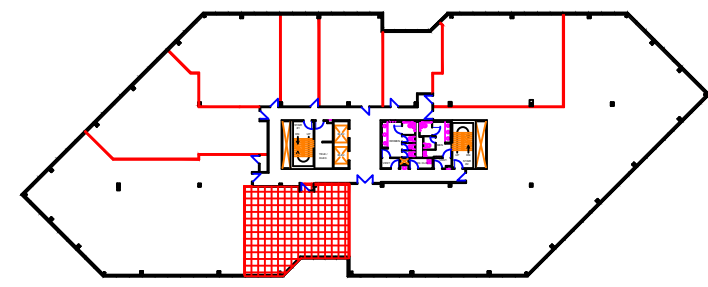

SUITE 240
1,431 SF RENTABLE

LOCATION ON FLOOR

SECOND FLOOR

3 CORPORATE WOODS
8700 Indian Creek Parkway
Overland Park, Kansas 66210

BLOCK REAL ESTATE SERVICES, LLC
 Brent Roberts Cassidy Mears
 (816) 932-5520 (816) 412-5845
 broberts@blockllc.com cmears@blockllc.com