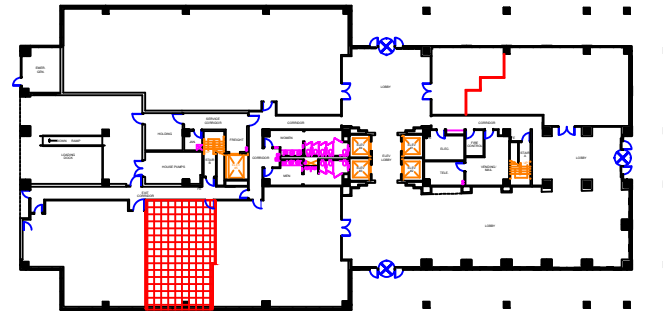

SUITE 170  
1,183 SF RENTABLE

SCALE 0 5 10 20 30

LOCATION ON FLOOR

FIRST FLOOR

84 CORPORATE WOODS  
10801 Mastin Boulevard  
Overland Park, Kansas 66210

BLOCK REAL ESTATE SERVICES, LLC

Brent Roberts  
(816) 932-5520