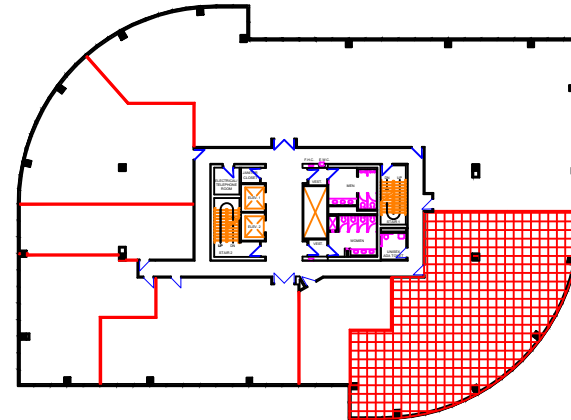

SUITE 500
3,274 SF RENTABLE

LOCATION ON FLOOR

FIFTH FLOOR

9 CORPORATE WOODS
9200 Indian Creek Parkway
Overland Park, Kansas 66210

BLOCK REAL ESTATE SERVICES, LLC
 Brent Roberts (816) 932-5520 broberts@blockllc.com
 Cassidy Mears (816) 412-5845 cmears@blockllc.com