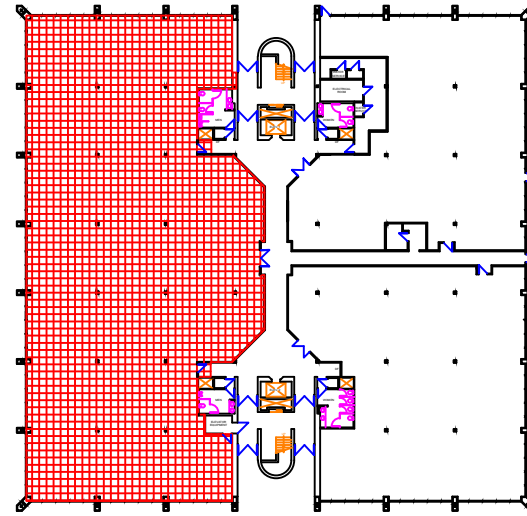

SUITE 100
14,971 SF RENTABLE

SCALE 0 5 10 20 30 40

LOCATION ON FLOOR

FIRST FLOOR

24 CORPORATE WOODS
10895 Grandview
Overland Park, Kansas 66210

BLOCK REAL ESTATE SERVICES, LLC

Brent Roberts
(816) 932-5520

broberts@blockllc.com