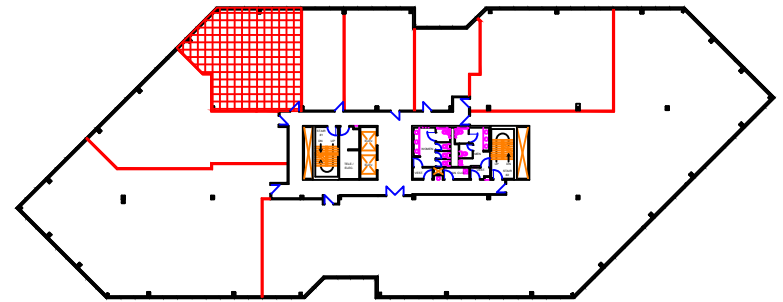

SUITE 270  
1,448 SF RENTABLE

SCALE 

LOCATION ON FLOOR

SECOND FLOOR

3 CORPORATE WOODS  
8700 Indian Creek Parkway  
Overland Park, Kansas 66210

BLOCK REAL ESTATE SERVICES, LLC

Brent Roberts  
(816) 932-5520  
broberts@blockllc.com