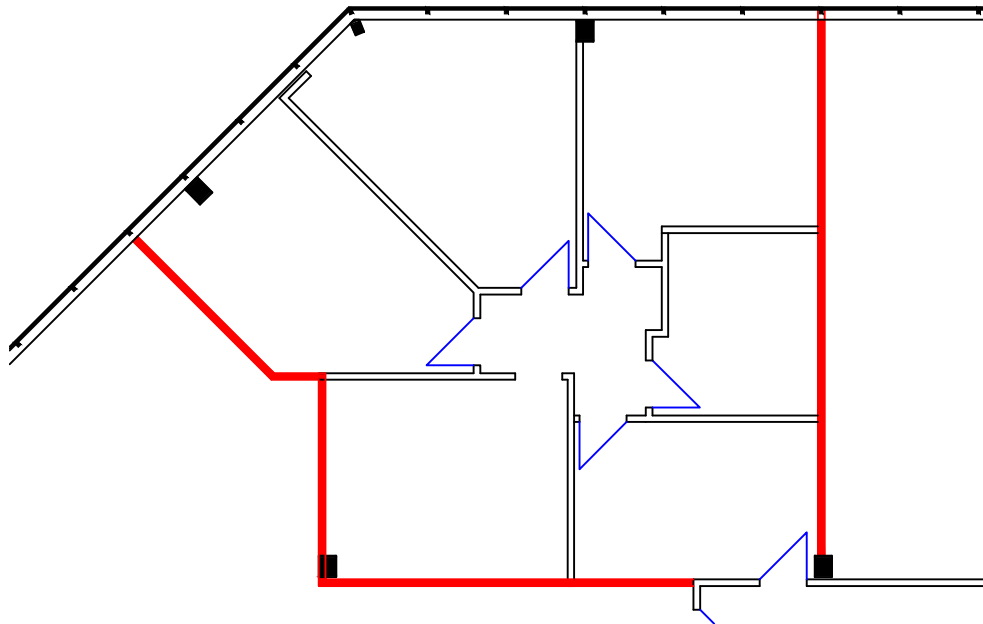

SUITE 270  
1,448 SF RENTABLE

SCALE 

LOCATION ON FLOOR

SECOND FLOOR

3 CORPORATE WOODS  
8700 Indian Creek Parkway  
Overland Park, Kansas 66210

BLOCK REAL ESTATE SERVICES, LLC

Brent Roberts  
(816) 932-5520  
broberts@blockllc.com